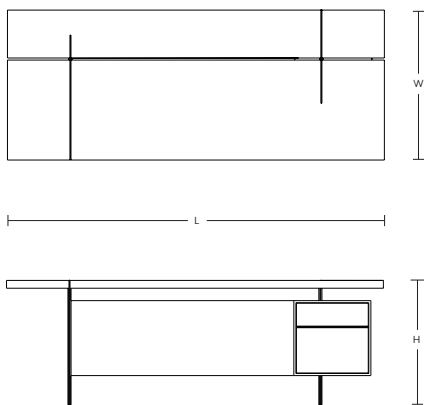

EXECUTIVE DESK - STRAIGHT

A solid wood work surface with metal details and a reveal for cable management. The integrated cabinet has matching wood drawer fronts and hand-cut metal pulls.

Power and data options are available.

Shown: American elm + Whitewashed white oak + Satin nickel

AVAILABLE in most Urban Hardwoods material options and combinations.

DIMENSIONS - L x W x H

80" x 32" x 30" | 90" x 36" x 30" | 100" x 40" x 30"